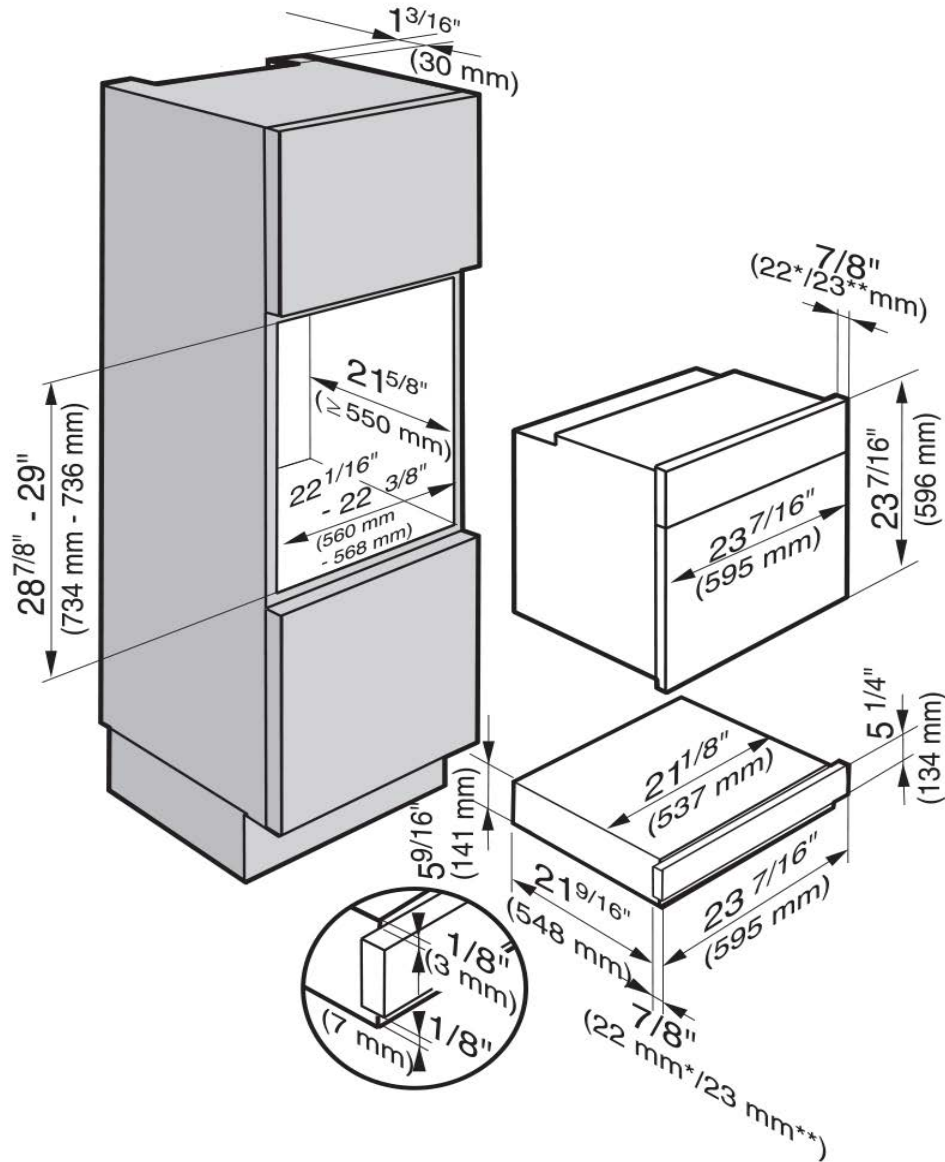

## SPECIFICATIONS

ESW 6214 - Item # 30621452USA

Overall Unit Width - Excluding Fascia Dimension	21 <sup>1</sup> / <sub>8</sub> " (537 mm)
Overall Height - Excluding Fascia Dimension	5 <sup>9</sup> / <sub>16</sub> " (141 mm)
Overall Depth - Excluding Fascia Dimension	21 <sup>9</sup> / <sub>16</sub> " (548 mm)
Overall Fascia Dimensions	23 <sup>7</sup> / <sub>16</sub> " (595 mm) W x 5 <sup>1</sup> / <sub>4</sub> " (134 mm) H x 7 <sup>7</sup> / <sub>8</sub> " (22 mm) D

### Shipping

Shipping Weight	46 lbs (21 kg)
Shipping Dimensions	25 <sup>3</sup> / <sub>4</sub> " W x 8 <sup>1</sup> / <sub>2</sub> " H x 25 <sup>3</sup> / <sub>8</sub> " L

## INSTALLATION SPECIFICATIONS

Under 24" (60cm)  
Speed Oven,  
Steam Oven,  
Combi Steam Oven,  
Microwave Oven,  
and Coffee (Non  
Plumbed CVA)

Please Note: The gourmet warming drawer must be installed only in combination with other appliances specified by Miele.

## INSTALLATION SPECIFICATIONS

Under 24" (60cm)  
Convection Oven

Please Note: The gourmet warming drawer must be installed only in combination with other appliances specified by Miele.