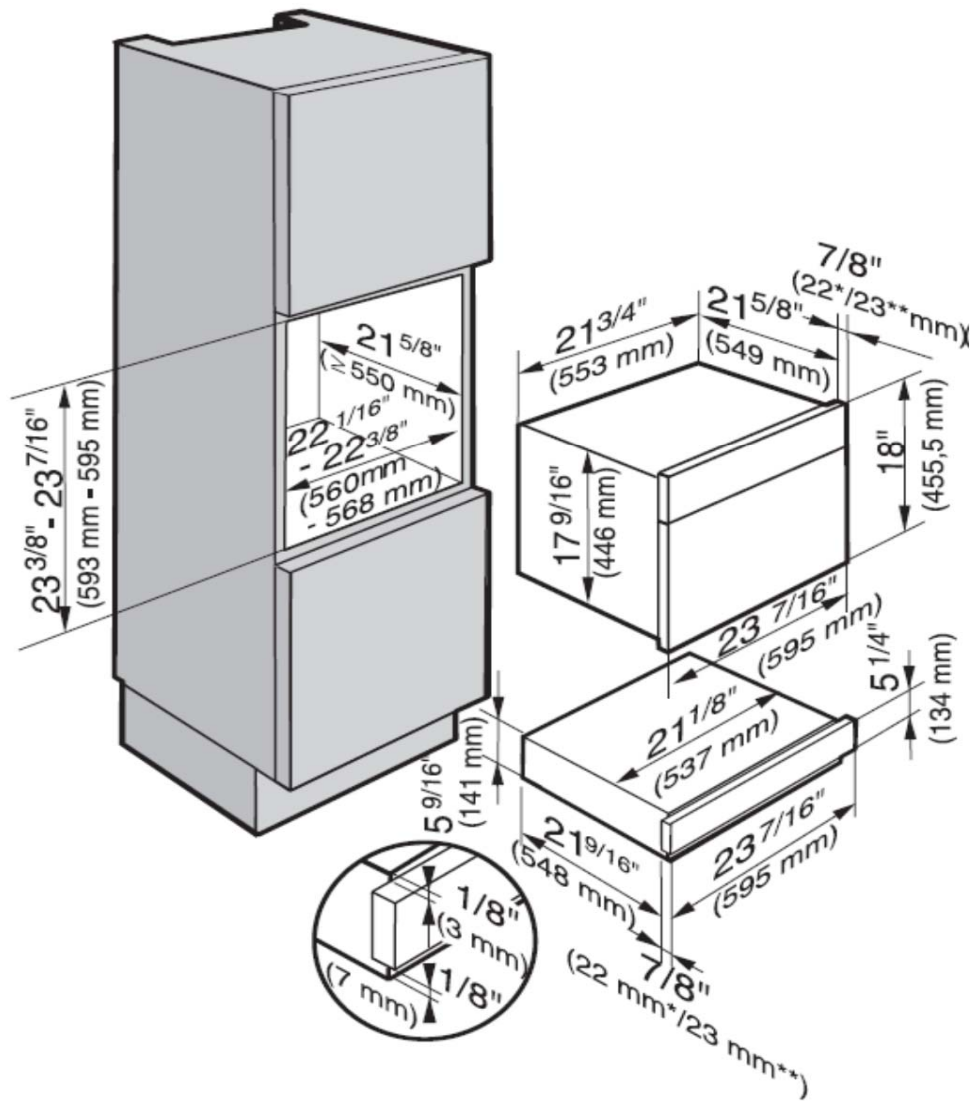

INSTALLATION SPECIFICATIONS

Under 24" (60cm)
Speed Oven,
Steam Oven,
Combi Steam Oven,
Microwave Oven,
and Coffee (Non
Plumbed CVA)

Please Note: The gourmet warming drawer must be installed only in combination with other appliances specified by Miele.